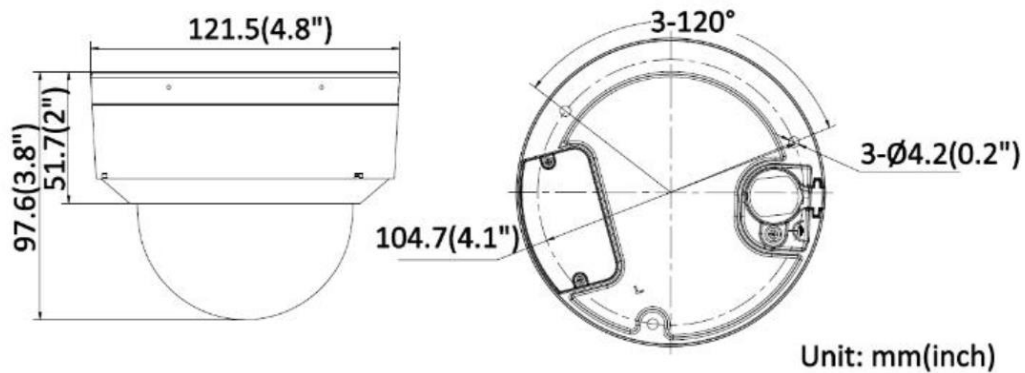

kilometers (1.24 miles) away from coastlines, as well as areas affected by acid rain.
No specific protection	Hikvision products at this level are equipped for use in areas where no specific anti-corrosion protection is needed.

▪ **Available Model**

DS-2CD2763G2-LIZS2U/SL(2.8-12mm)

DS-2CD2763G2-LIZS2U/SL(2.8-12mm)(Black)

▪ **Dimension**

▪ **Accessory**

▪ **Optional**

DS-1272ZJ-120 Wall mount	DS-1272ZJ-120B Wall mount	DS-1271ZJ-120 Pendant Mount	DS-1275ZJ-SUS Vertical pole mount	DS-1276ZJ-SUS Corner mount

DS-1280ZJ-DM46 Junction box	DS-2280ZJ-WA120 Junction box	DS-2210ZJ-WA-120 Pendant Mount	DS-2200ZJ-WA-120 Wall mount	DS-2200ZJ-WAJ-120 Wall mount